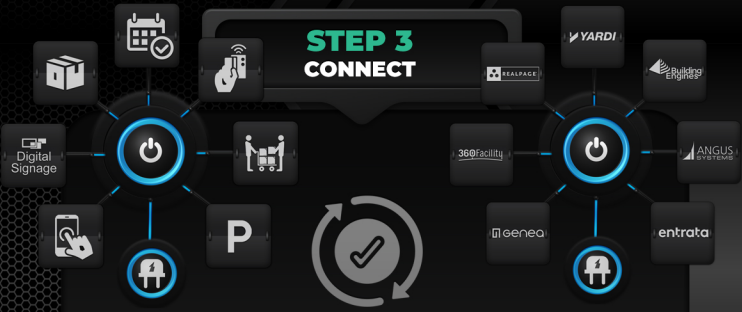

STEP 1
ASKTHEMAX.COM

Watch video inside of app and complete registration. You will receive an e-mail requesting 4 photos and your logo.

STEP 2
TRIAL & ACTIVATE

Test drive demo package. Select Setup to activate. Process takes only minutes to complete.

STEP 3
CONNECT

Everything is seamlessly connected to your Smart Hub by One Inline Place. Promotional materials are provided to connect everyone.

FULLY COMPATIBLE WITH
EVERYTHING YOU HAVE

One Inline Place will not conflict with any of your existing systems or processes and instantly maximize everyone's connection with everything!